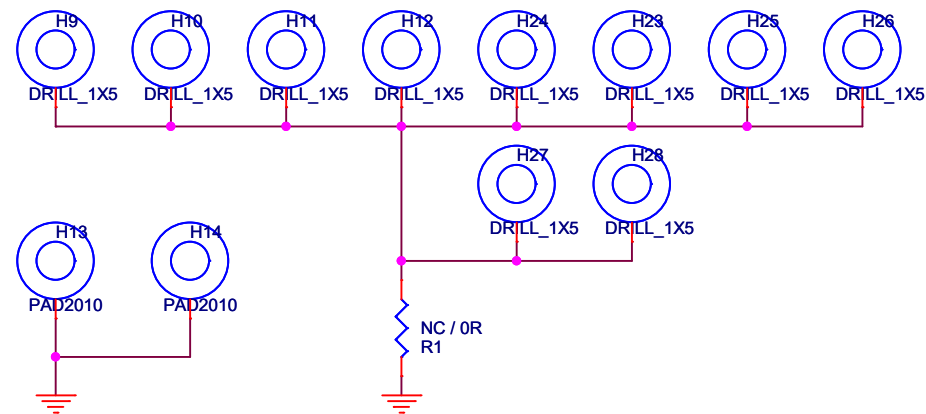

底板固定孔

Pi固定孔

液晶框固定孔

WARE 物一世 express			
Title XH-070S-HD			
Size A4	Document Number <2 POWER>		Rev P2
Date: Monday, September 07, 2020	Sheet 2	of 4	

WARE 物一世
express

Title: **XH-070S-HD**

Size: A4 | Document Number: <3 LVDS to RGB> | Rev: P2

Date: Monday, September 07, 2020 | Sheet: 3 of 4

WARE 物一世
express

Title: **XH-070S-HD**

Size: A3 Document Number: **<4 LCD7.0 1024*600>** Rev: P2

Date: Monday, September 07, 2020 Sheet: 4 of 4