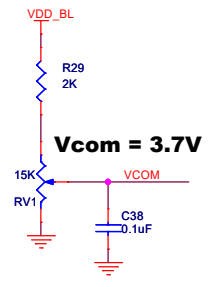

底板固定孔

Pi固定孔

液晶框固定孔

WARE 物一世 express			
Title XH-070S-HD			
Size A4	Document Number <2 POWER>		Rev P2
Date: Monday, September 07, 2020	Sheet 2	of 4	

WARE 物一世
express

Title: **XH-070S-HD**

Size: A4 | Document Number: <3 LVDS to RGB> | Rev: P2

Date: Monday, September 07, 2020 | Sheet: 3 of 4

WARE 物一世
express

Title: **XH-070S-HD**

Size: A3 Document Number: **<4 LCD7.0 1024*600>** Rev: P2

Date: Monday, September 07, 2020 Sheet: 4 of 4