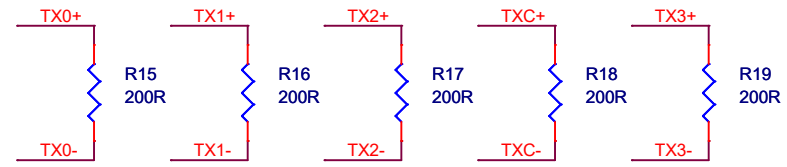

底板固定孔

Pi固定孔

液晶框固定孔

WARE 物一世 express			
Title XH-070S-HD			
Size A4	Document Number <2 POWER>		Rev P2
Date: Monday, September 07, 2020	Sheet 2	of 4	

WARE 物一世
express

Title: **XH-070S-HD**

Size: A4 | Document Number: <3 LVDS to RGB> | Rev: P2

Date: Monday, September 07, 2020 | Sheet: 3 of 4

WARE 物一世
express

Title: **XH-070S-HD**

Size: A3 Document Number: **<4 LCD7.0 1024*600>** Rev: P2

Date: Monday, September 07, 2020 Sheet: 4 of 4