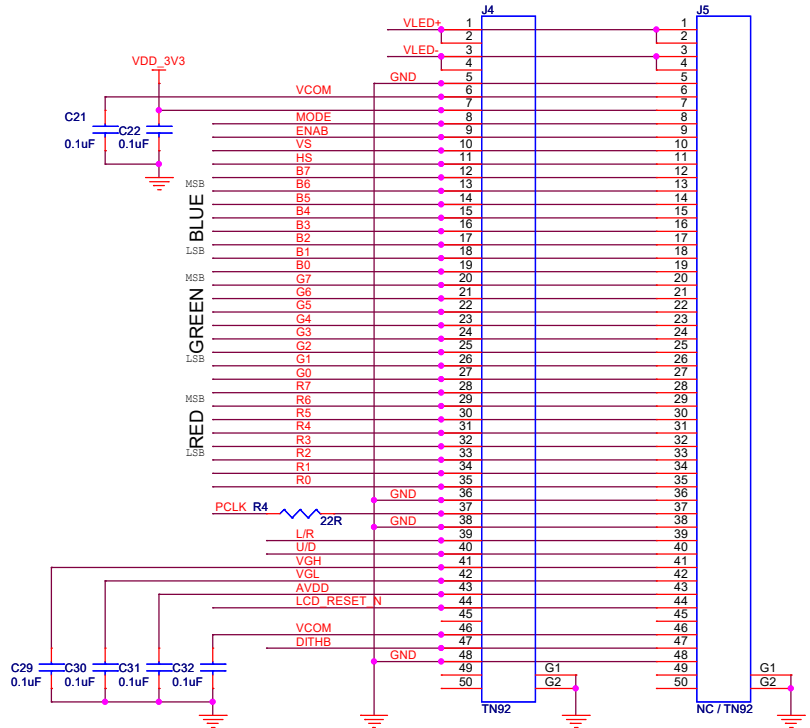

底板固定孔

Pi固定孔

液晶框固定孔

WARE 物一世 express			
Title XH-070S-HD			
Size A4	Document Number <2 POWER>		Rev P2
Date: Monday, September 07, 2020	Sheet 2	of 4	

WARE 物一世
express

Title: **XH-070S-HD**

Size: A4 | Document Number: <3 LVDS to RGB> | Rev: P2

Date: Monday, September 07, 2020 | Sheet: 3 of 4

WARE 物一世
express

Title: **XH-070S-HD**

Size: A3 Document Number: **<4 LCD7.0 1024*600>** Rev: P2

Date: Monday, September 07, 2020 Sheet: 4 of 4