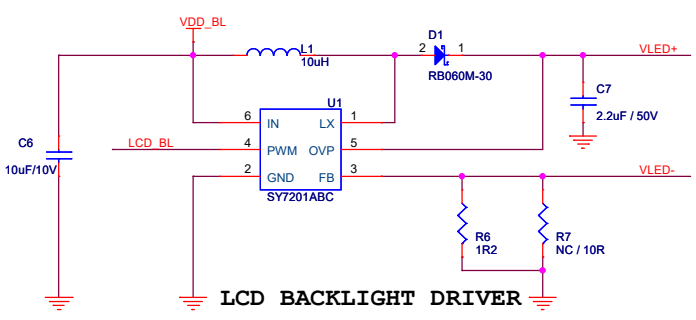

底板固定孔

Pi固定孔

液晶框固定孔

WARE 物一世 express			
Title XH-070S-HD			
Size A4	Document Number <2 POWER>		Rev P2
Date: Monday, September 07, 2020	Sheet 2	of 4	

WARE 物一世
express

Title: **XH-070S-HD**

Size: A4 | Document Number: <3 LVDS to RGB> | Rev: P2

Date: Monday, September 07, 2020 | Sheet: 3 of 4

WARE 物一世
express

Title: **XH-070S-HD**

Size: A3 Document Number: **<4 LCD7.0 1024*600>** Rev: P2

Date: Monday, September 07, 2020 Sheet: 4 of 4