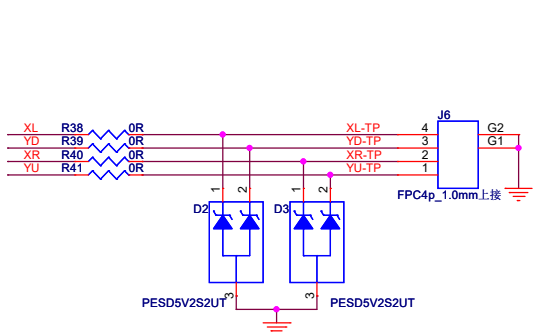

底板固定孔

Pi固定孔

液晶框固定孔

WARE 物一世 express			
Title XH-070S-HD			
Size A4	Document Number <2 POWER>		Rev P2
Date: Monday, September 07, 2020	Sheet 2	of 4	

WARE 物一世
express

Title: **XH-070S-HD**

Size: A4 | Document Number: <3 LVDS to RGB> | Rev: P2

Date: Monday, September 07, 2020 | Sheet: 3 of 4

WARE 物一世
express

Title: **XH-070S-HD**

Size: A3 Document Number: **<4 LCD7.0 1024*600>** Rev: P2

Date: Monday, September 07, 2020 Sheet: 4 of 4