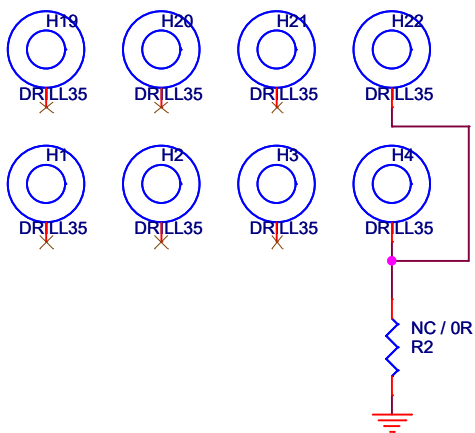

底板固定孔

Pi固定孔

液晶框固定孔

WARE 物一世 express			
Title XH-070S-HD			
Size A4	Document Number <2 POWER>		Rev P2
Date: Monday, September 07, 2020	Sheet 2	of 4	

WARE 物一世
express

Title: **XH-070S-HD**

Size: A4 | Document Number: <3 LVDS to RGB> | Rev: P2

Date: Monday, September 07, 2020 | Sheet: 3 of 4

WARE 物一世
express

Title: **XH-070S-HD**

Size: A3 Document Number: **<4 LCD7.0 1024*600>** Rev: P2

Date: Monday, September 07, 2020 Sheet: 4 of 4