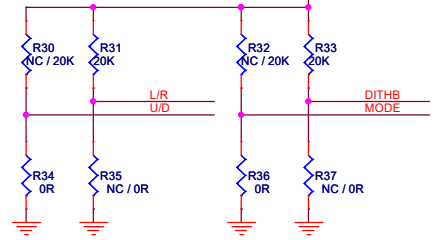

底板固定孔

Pi固定孔

液晶框固定孔

WARE 物一世 express			
Title XH-070S-HD			
Size A4	Document Number <2 POWER>		Rev P2
Date: Monday, September 07, 2020	Sheet 2	of 4	

WARE 物一世
express

Title: **XH-070S-HD**

Size: A4 | Document Number: <3 LVDS to RGB> | Rev: P2

Date: Monday, September 07, 2020 | Sheet: 3 of 4

WARE 物一世
express

Title: **XH-070S-HD**

Size: A3 Document Number: **<4 LCD7.0 1024*600>** Rev: P2

Date: Monday, September 07, 2020 Sheet: 4 of 4