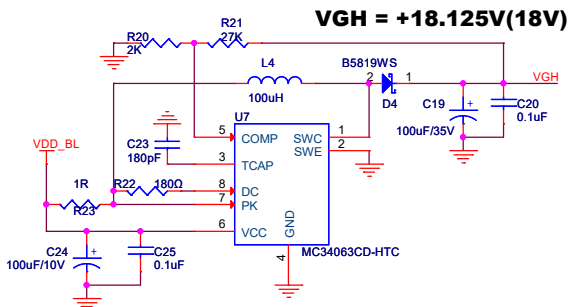

底板固定孔

Pi固定孔

液晶框固定孔

WARE 物一世 express			
Title XH-070S-HD			
Size A4	Document Number <2 POWER>		Rev P2
Date: Monday, September 07, 2020	Sheet 2	of 4	

WARE 物一世
express

Title: **XH-070S-HD**

Size: A4 | Document Number: <3 LVDS to RGB> | Rev: P2

Date: Monday, September 07, 2020 | Sheet: 3 of 4

WARE 物一世
express

Title: **XH-070S-HD**

Size: A3 Document Number: **<4 LCD7.0 1024*600>** Rev: P2

Date: Monday, September 07, 2020 Sheet: 4 of 4