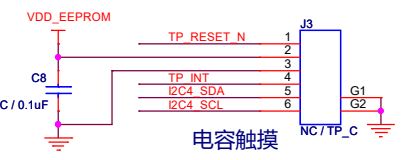

底板固定孔

Pi固定孔

液晶框固定孔

WARE 物一世 express			
Title XH-070S-HD			
Size A4	Document Number <2 POWER>		Rev P2
Date: Monday, September 07, 2020	Sheet 2	of 4	

WARE 物一世
express

Title: **XH-070S-HD**

Size: A4 | Document Number: <3 LVDS to RGB> | Rev: P2

Date: Monday, September 07, 2020 | Sheet: 3 of 4

WARE 物一世
express

Title: **XH-070S-HD**

Size: A3 Document Number: **<4 LCD7.0 1024*600>** Rev: P2

Date: Monday, September 07, 2020 Sheet: 4 of 4