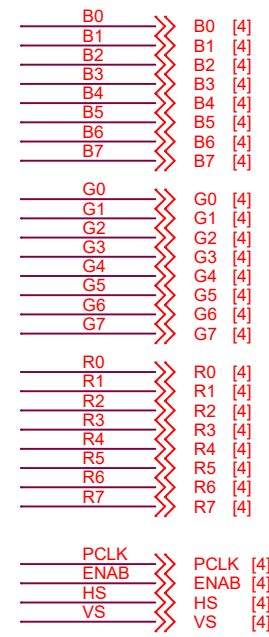

底板固定孔

Pi固定孔

液晶框固定孔

WARE 物一世 express			
Title XH-070S-HD			
Size A4	Document Number <2 POWER>		Rev P2
Date: Monday, September 07, 2020	Sheet 2	of 4	

WARE 物一世
express

Title: **XH-070S-HD**

Size: A4 | Document Number: <3 LVDS to RGB> | Rev: P2

Date: Monday, September 07, 2020 | Sheet: 3 of 4

WARE 物一世
express

Title: **XH-070S-HD**

Size: A3 Document Number: **<4 LCD7.0 1024*600>** Rev: P2

Date: Monday, September 07, 2020 Sheet: 4 of 4