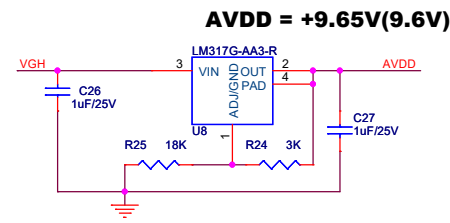

底板固定孔

Pi固定孔

液晶框固定孔

WARE 物一世 express			
Title XH-070S-HD			
Size A4	Document Number <2 POWER>		Rev P2
Date: Monday, September 07, 2020	Sheet 2	of 4	

WARE 物一世
express

Title: **XH-070S-HD**

Size: A4 | Document Number: <3 LVDS to RGB> | Rev: P2

Date: Monday, September 07, 2020 | Sheet: 3 of 4

WARE 物一世
express

Title: **XH-070S-HD**

Size: A3 Document Number: **<4 LCD7.0 1024*600>** Rev: P2

Date: Monday, September 07, 2020 Sheet: 4 of 4