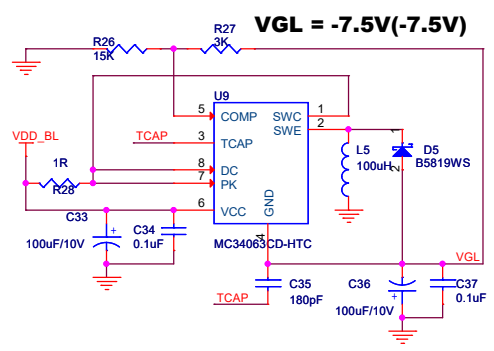

底板固定孔

Pi固定孔

液晶框固定孔

WARE 物一世 express			
Title XH-070S-HD			
Size A4	Document Number <2 POWER>		Rev P2
Date: Monday, September 07, 2020	Sheet 2	of 4	

WARE 物一世
express

Title: **XH-070S-HD**

Size: A4 | Document Number: <3 LVDS to RGB> | Rev: P2

Date: Monday, September 07, 2020 | Sheet: 3 of 4

WARE 物一世
express

Title: **XH-070S-HD**

Size: A3 Document Number: **<4 LCD7.0 1024*600>** Rev: P2

Date: Monday, September 07, 2020 Sheet: 4 of 4