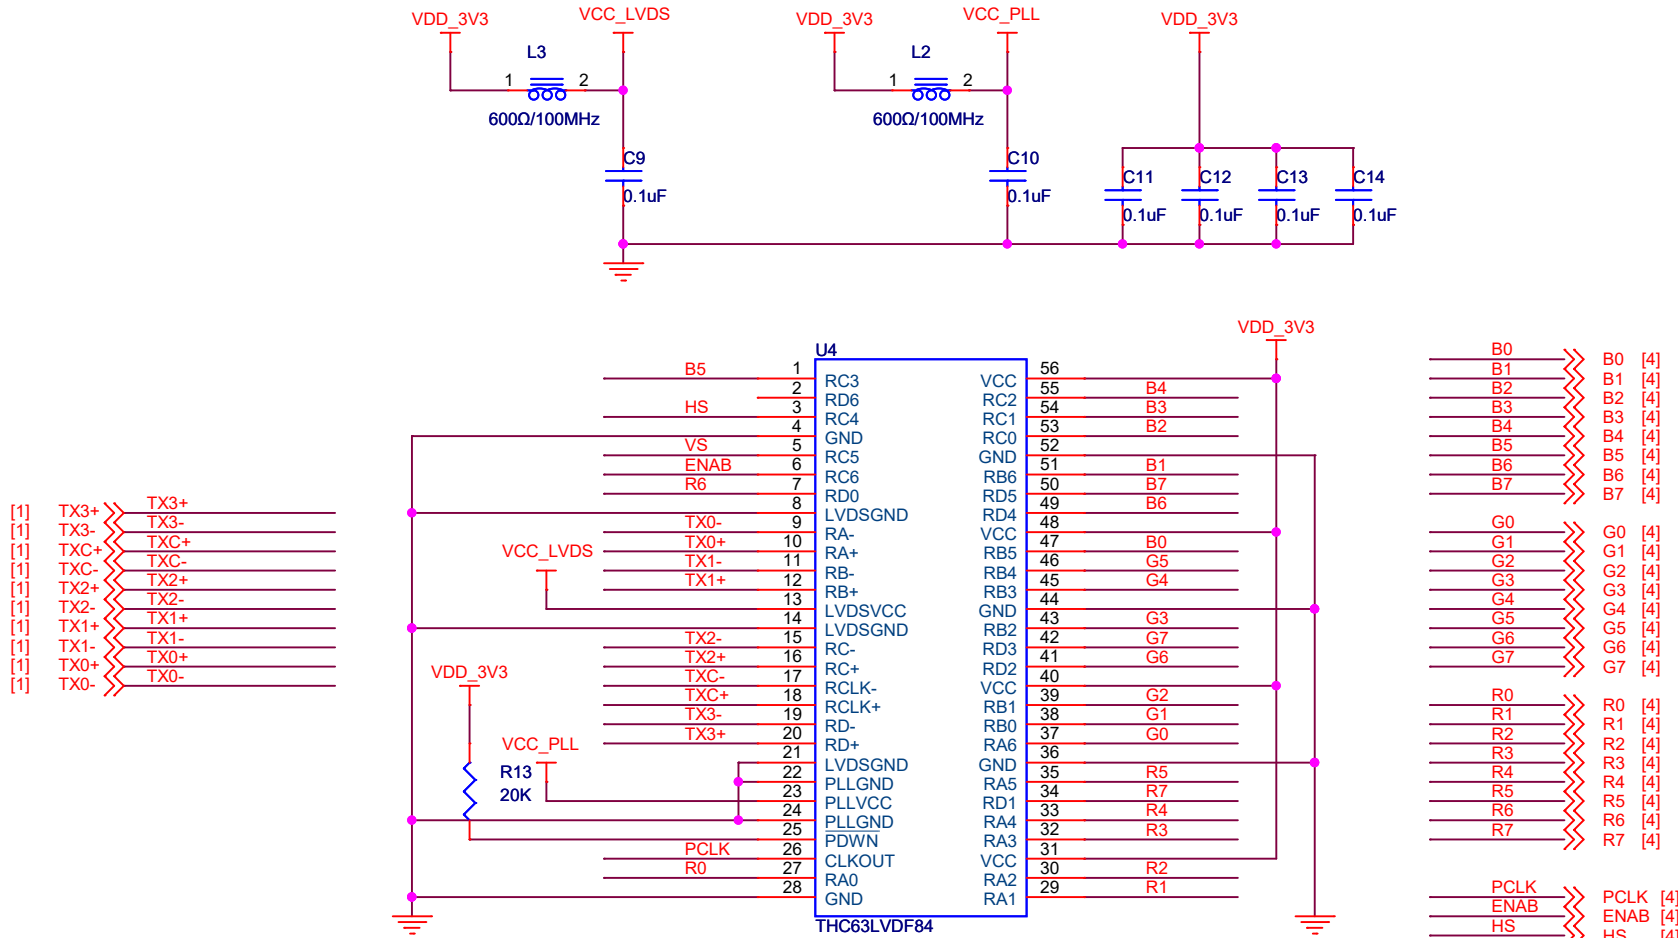

底板固定孔

Pi固定孔

液晶框固定孔

WARE 物一世 express			
Title XH-070S-HD			
Size A4	Document Number <2 POWER>		Rev P2
Date: Monday, September 07, 2020	Sheet 2	of 4	

WARE 物一世
express

Title: **XH-070S-HD**

Size: A4 | Document Number: <3 LVDS to RGB> | Rev: P2

Date: Monday, September 07, 2020 | Sheet: 3 of 4

WARE 物一世
express

Title: **XH-070S-HD**

Size: A3 Document Number: **<4 LCD7.0 1024*600>** Rev: P2

Date: Monday, September 07, 2020 Sheet: 4 of 4