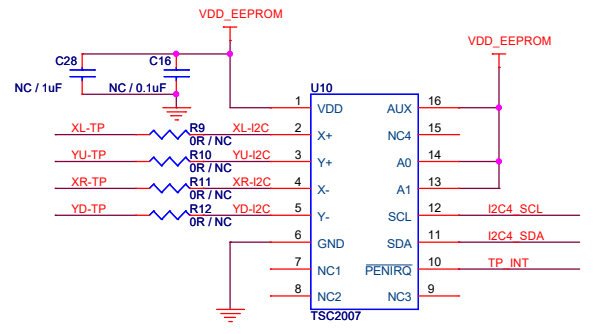

底板固定孔

Pi固定孔

液晶框固定孔

WARE 物一世 express			
Title XH-070S-HD			
Size A4	Document Number <2 POWER>		Rev P2
Date: Monday, September 07, 2020	Sheet 2	of 4	

WARE 物一世
express

Title: **XH-070S-HD**

Size: A4 | Document Number: <3 LVDS to RGB> | Rev: P2

Date: Monday, September 07, 2020 | Sheet: 3 of 4

WARE 物一世
express

Title: **XH-070S-HD**

Size: A3 Document Number: **<4 LCD7.0 1024*600>** Rev: P2

Date: Monday, September 07, 2020 Sheet: 4 of 4